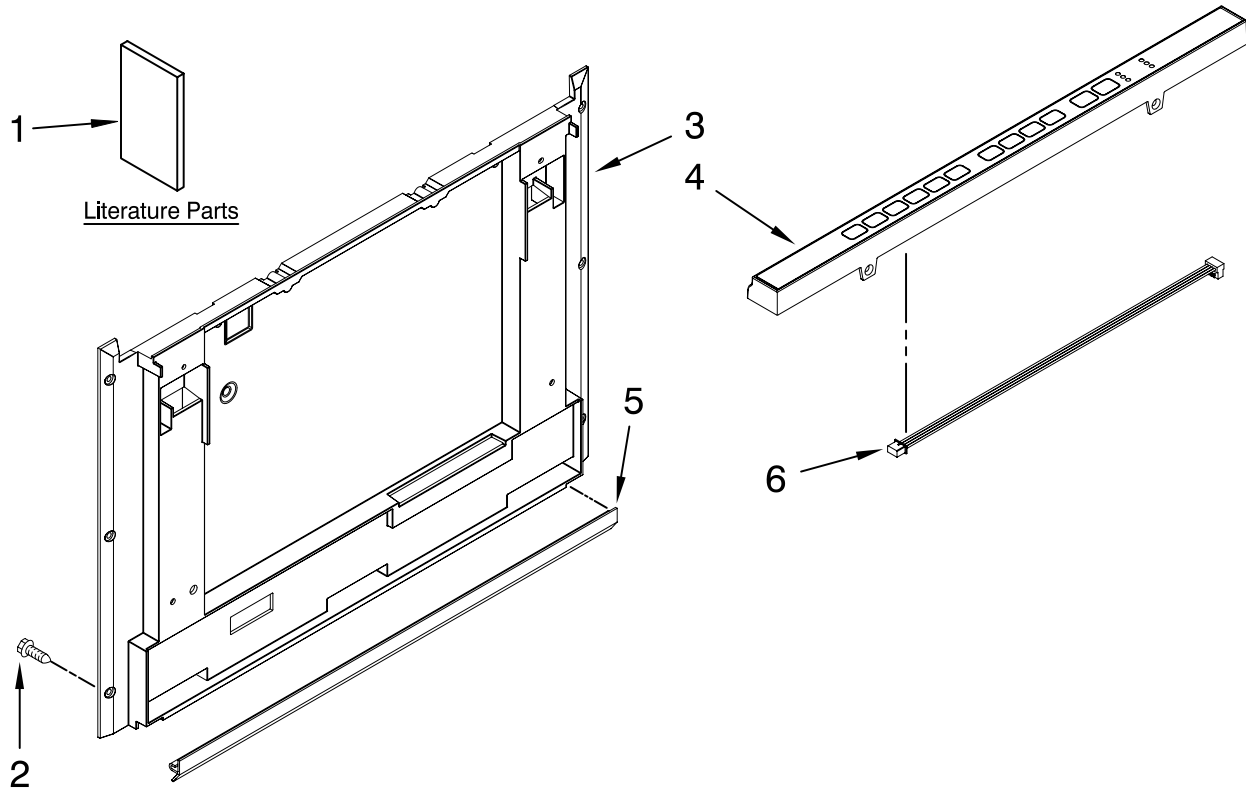

# KitchenAid® FRONT PANEL PARTS

For Model: KUDD03DTPA10

(Panel-Ready)

DRAWER  
DISHWASHER

The model(s) number shown may be different than what is printed on the model/serial tag of your product. The number(s) shown combine the model number and the first two digits of the serial number from the product tag.

Illus. No.	Part No.	DESCRIPTION
1	W10118037	Literature Parts Instructions, Installation Energy Guide
2	Y912620	Screw
3	W10117988	Lower
	W10117987	Upper
4	W10117977	Control Panel (Includes User Interface)
5	99003716	Trim, Toe Kick
6	W10117969	Harness, User Interface

# TUB PARTS

For Model: KUDD03DTPA10

(Panel-Ready)

The model(s) number shown may be different than what is printed on the model/serial tag of your product. The number(s) shown combine the model number and the first two digits of the serial number from the product tag.